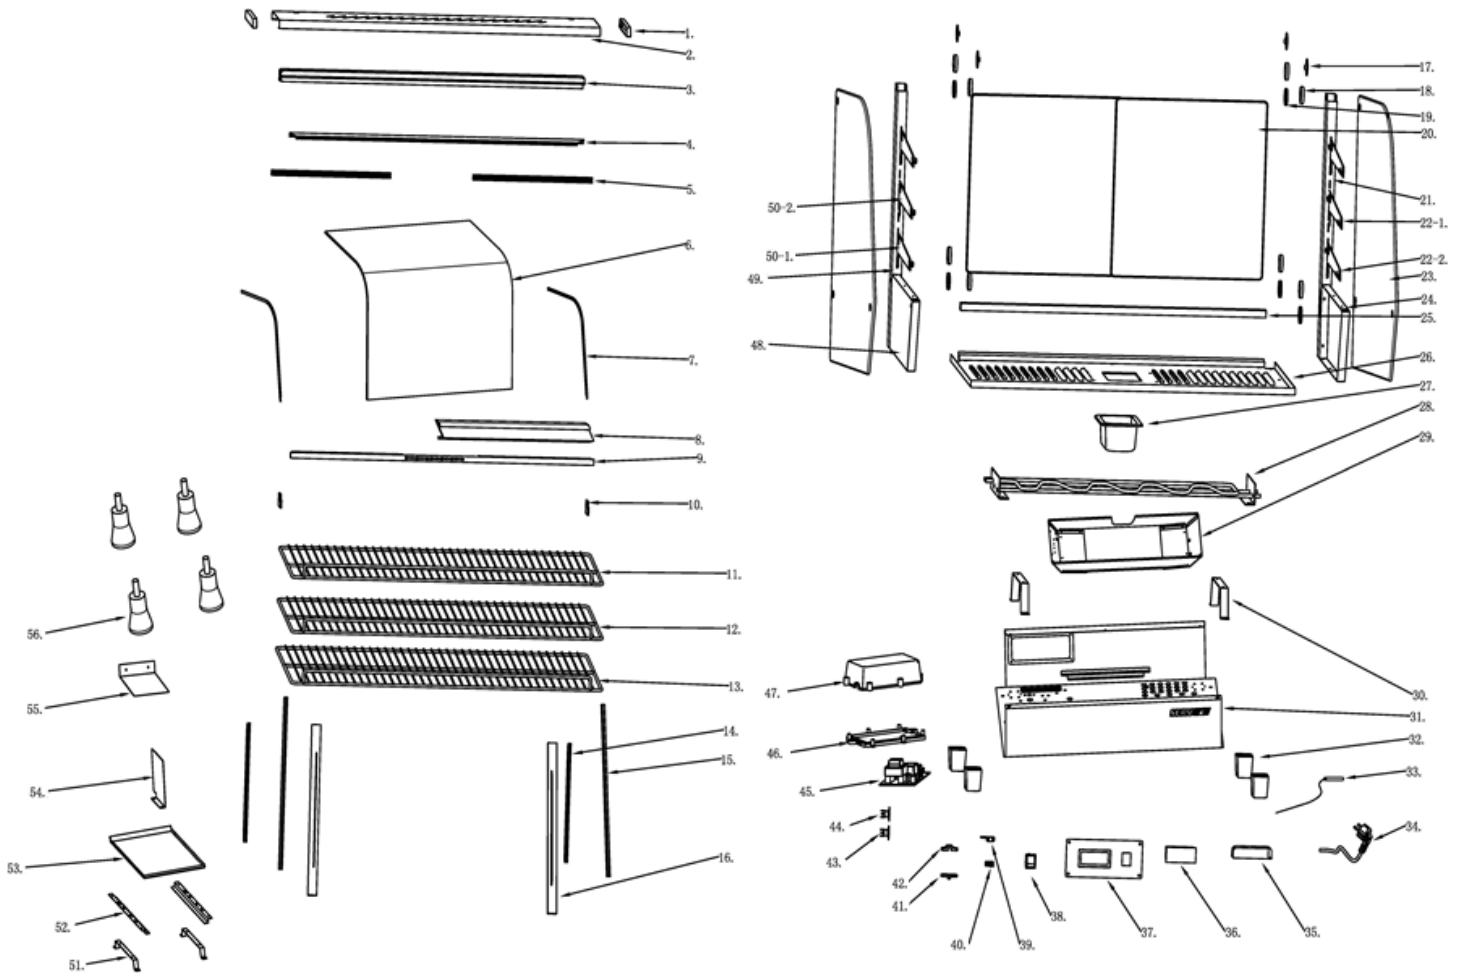

Parts Breakdown

Model DW-CN-0160-E 47455

Parts Breakdown

Model DW-CN-0160-E 47455

Item No.	Description	Position	Item No.	Description	Position	Item No.	Description	Position
AD867	Side Board for Light Cover for 47455	1	71656	Right Pillar for 47455	21	AD869	Steel Ingot for 47455	40
AJ516	Lampshade for 47455	2	AJ493	Right Bracket on the Net Rack for 47455	22-1	61246	Wire Clip Holder for 47455	41
71682	Sliding Glass Track for 47455	3	AJ494	Right Stand under the Net Rack for 47455	22-2	61245	Wire Clip Cover for 47455	42
AJ517	LED for 47455	4	AJ495	Side Glass for 47455	23	71662	Control 125°C for 47455	43
AD871	Sealing Strip for 47455	5	71649	Right Panel for 47455	24	71661	Control 150°C for 47455	44
71681	Curved Front Glass for 47455	6	AJ520	Back Door Chute for 47455	25	AJ507	Small Motherboard for 47455	45
AD851	Sealing Strip (Thin) for 47455	7	AJ521	Thermal Base Plate for 47455	26	AA051	Control Box Cover for 47455	46
AD872	Sealing Strip for 47455	8	71658	1/9 GN Pan for 47455	27	AA050	Control Box for 47455	47
AJ518	Probe Fixing Plate for 47455	9	AJ522	V-Shaped Heating Pipe for 47455	28	71651	Left Panel for 47455	48
AJ489	Column Gasket for 47455	10	AJ523	Heater Pipe Chassis for 47455	29	71648	Left Pillar for 47455	49
71683	Chrome Shelf 1 for 47455	11	AJ500	Heater Stand for 47455	30	AJ508	Left Stand under the Net Rack for 47455	50-1
71684	Chrome Shelf 2 for 47455	12	AJ524	Mainframe for 47455	31	AJ509	Left Bracket on the Net Rack for 47455	50-2
71685	Chrome Shelf 3 for 47455	13	AJ502	Square Foot Pad for 47455	32	AJ510	Heater Bracket Chassis for 47455	51
70675	Sheath of Door Knob for 47455	14	AJ503	Temperature Probe for 47455	33	AJ511	Drawer Baffle Bracket for 47455	52
AJ490	Sliding Door Insert for 47455	15	AJ424	Power Plug for 47455	34	AJ526	Drawer for 47455	53
AJ491	Pull out the Door for 47455	16	AJ525	Power Drive for 47455	35	AJ513	Water Box Baffle for 47455	54
71641	Decoration Nut Gasket for 47455	17	AJ505	New Display for 47455	36	AJ527	Heating Pipe Baffle for 47455	55
79312	Nut Decoration for 47455	18	AJ506	Switch Panel for 47455	37	AJ515	Rubber Adjustable Feet for 47455	56
79313	Nut Gasket for 47455	19	71514	Switch for 47455	38			
AJ519	Rear Door Glass for 47455	20	AD870	Fixed Plate for 47455	39			